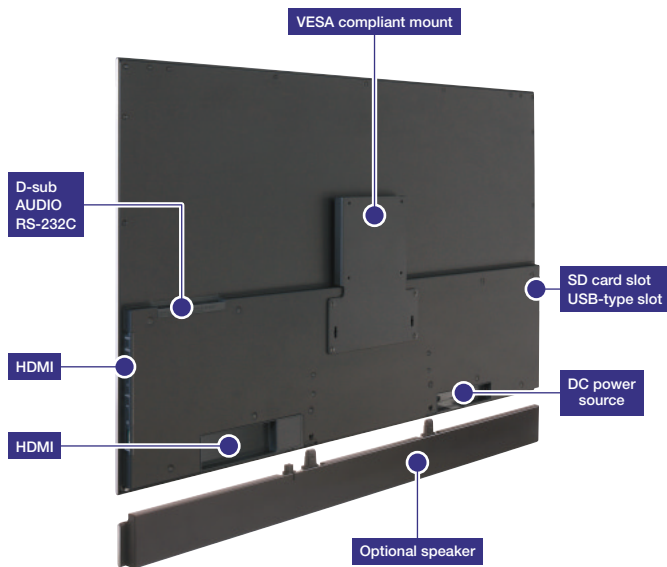

Boasting advanced technologies and a super-thin, lightweight design, the GD-32X1 is an innovative monitor that can be flexibly and conveniently positioned anywhere. Whether mounted on a wall or even hung from the ceiling, this new monitor is ideal for use in locations such as buildings for the general public, stores and shops, businesses, and academic institutions, as well as for surveillance and medical reference applications. What's more, the use of fewer material resources in manufacture helps to minimise impact on the environment.

■ Major specifications

Screen size	32-inch
Aspect ratio	16:9
Effective display area (W x H)	698.4 x 392.9mm
Number of pixels (horizontal x vertical)	1920 x 1080
Displayable number of colours	Approx. 1.073 billion
Viewing angle	178° (top/bottom and left/right)
Contrast ratio	4,000:1
Brightness	400cd/m ²
Input terminals	HDMI x 2 (CEC) Analogue RGB (using supplied conversion cable) Component/composite (using supplied conversion cable) RS-232C (using supplied conversion cable) Stereo 3.5mm diameter mini-jack
Output terminal	Audio for optional speaker
Rated audio output (JEITA)	5w + 5w (using optional speaker at 12 ohms)
Photo viewer slot	SD/SDHC card , USB-type compliant, JPEG reproduction
100Hz/120Hz Clear Motion Drive III	● (ON/OFF)
Weight	5.7kg
Dimensions (W x H x D)	772.4 x 496.1 x 22.5mm (excluding VESA mount)
Power requirements	DC28V, AC adaptor 100-240V, 50/60Hz (cable lengths: approx. 1.7m DC cable and 1.9m AC cable)
Medical reference use gamma setup	Gamma setup based on DICOM gray scale display function (GSDF) for medical reference
Supplied accessories	D-sub 15-pin → mini connector conversion cable Component/composite → analogue RGB conversion cable RCA pin → stereo mini plug conversion cable VESA 100 x 100mm compliant mount Infrared remote Two AAA dry-cell batteries AC adaptor 100-240V, 50/60Hz Tabletop stand
Optional accessory	Speaker unit (TS-C32SPG)