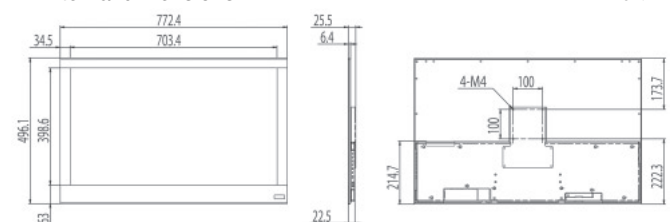

■ External dimensions

Unit: mm

E. & O.E. Design and specifications subject to change without notice.
All TV screen pictures are simulated.

Adobe, and the Adobe logo are either registered trademarks or trademarks of Adobe Systems Incorporated in the United States and/or other countries.

x.v.Colour and x.v.Colour logo are registered trademarks or trademarks of Sony Corporation. HDMI, the HDMI logo and High-Definition Multimedia Interface are trademarks or registered trademarks of HDMI Licensing LLC.
All other brand or product names may be trademarks and/or registered trademarks of their respective owners. Any rights not expressly granted herein are reserved.

Copyright © 2009, Victor Company of Japan, Limited (JVC). All Rights Reserved.

DISTRIBUTED BY

Quadrant Digital Solutions, Unit 1 Hawthorn Road
Castle Donington, Derby, DE74 2QR
Sales: 0870 084 1166, Fax: 01332 817778
information@quadrantdigital.co.uk